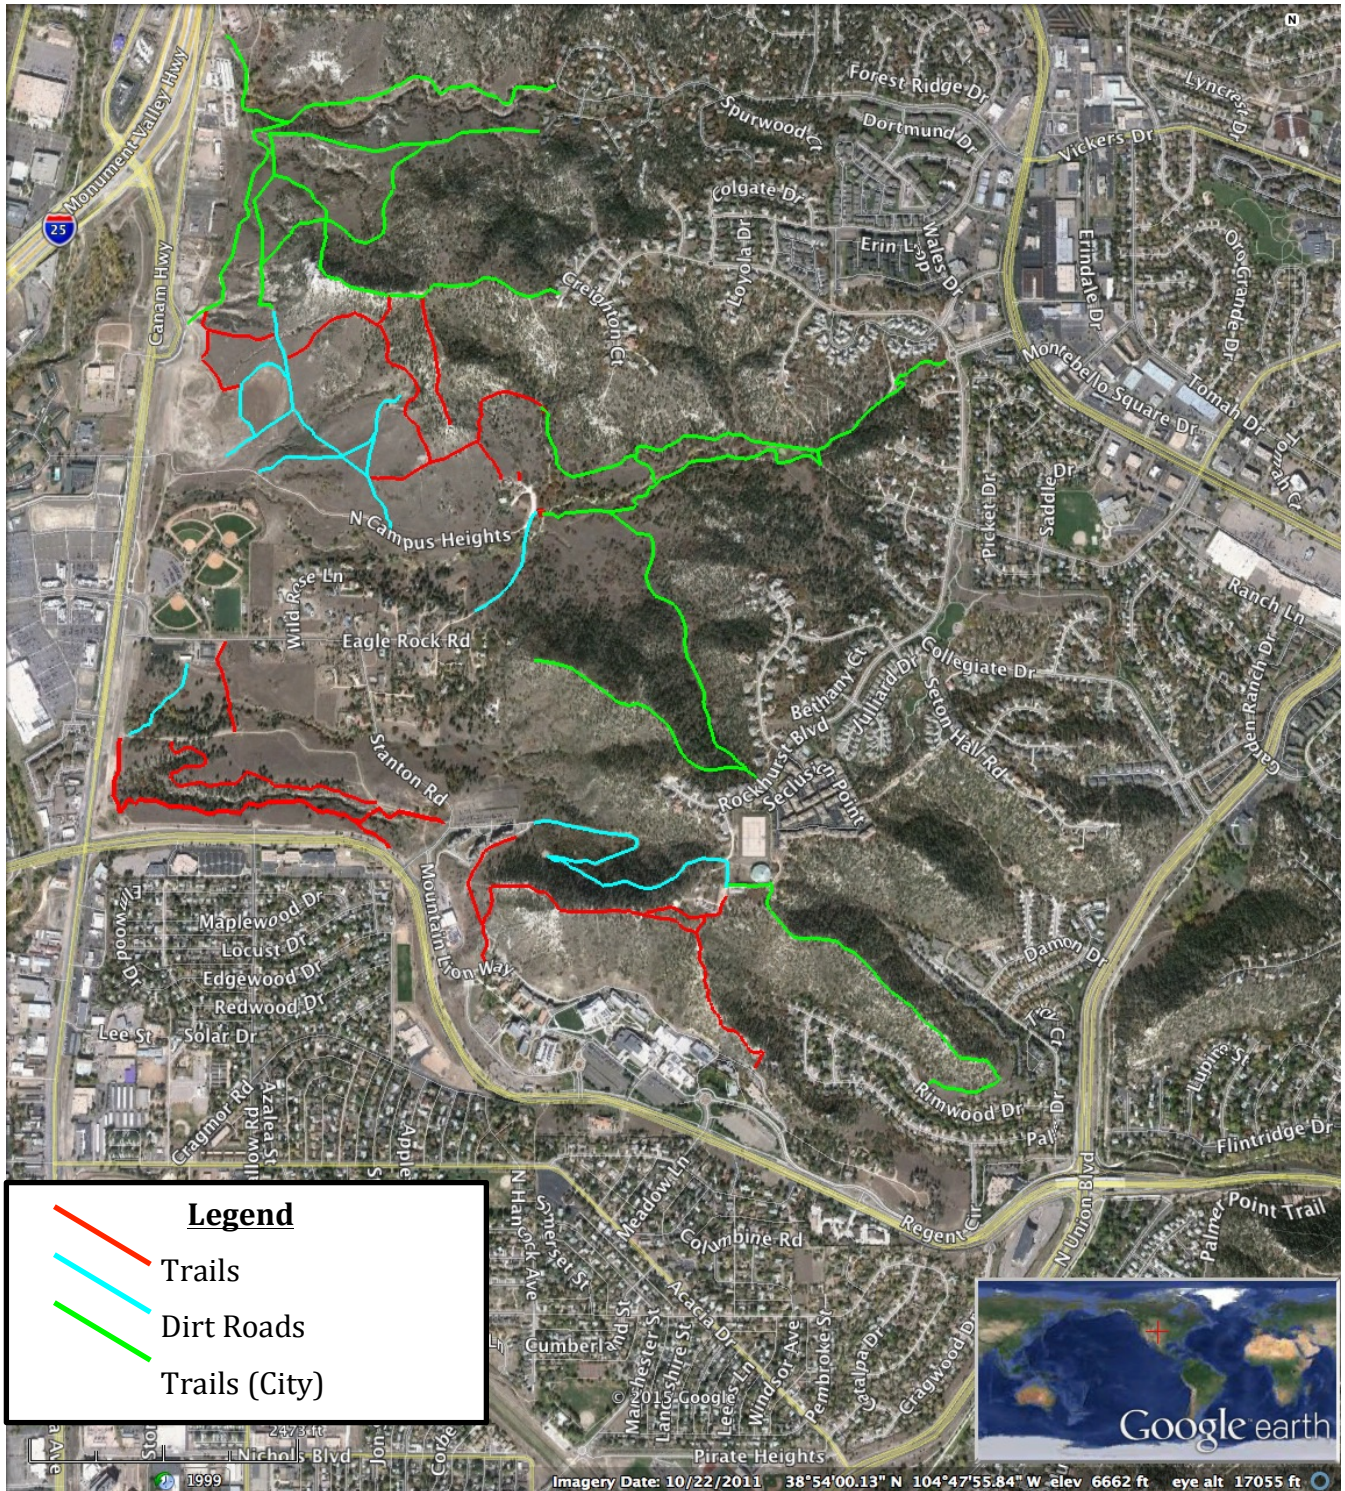

UCCS Trails

UNIVERSITY OF COLORADO
COLORADO SPRINGS

This map shows existing trails and dirt roads on and around UCCS. Please note that trail conditions can vary. Please respect the natural environment by staying on the trail and observing the Leave No Trace principles – www.LNT.org

There will be new additions to the campus trails system. Stay tuned for future closures, reroutes and new trail developments.

For more info, visit www.uccs.edu/campusrec/trails or contact the Student Outdoor Learning Experience (S.O.L.E.) Center at sole@uccs.edu or 719-255-7517